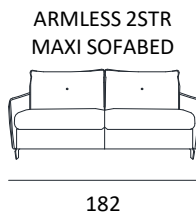

SEAT H.	51 CM
SEAT D.	52 CM
ARM H.	65 CM
ARM L.	10 CM

BED FRAME:
ELECTROWELDED BED FRAME .

MATTRESS:
STANDARD : H.14cm 25 DENSITY POLYURETHANE FOAM MATTRESS COVERED BY NOT REMOVABLE COTTON

MATTRESS DIMENSION PER VERSIONS:

- 3SEATER 162x195x14
- 2SEATER MAXI 142x195x14
- 2SEATER 122x195x14
- ARMCHAIR 72x195x14